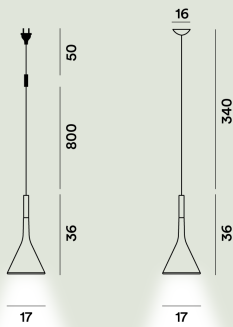

Aplomb Outdoor Suspension LED

Color

Grey, Red, Green

Material

Hand pouring concrete and aluminium

Light Source

LED included 8W 2700 K 680lm CRI >90 Dimmable TRIAC

Weight

kg 2,6

Certifications

CE IP 65